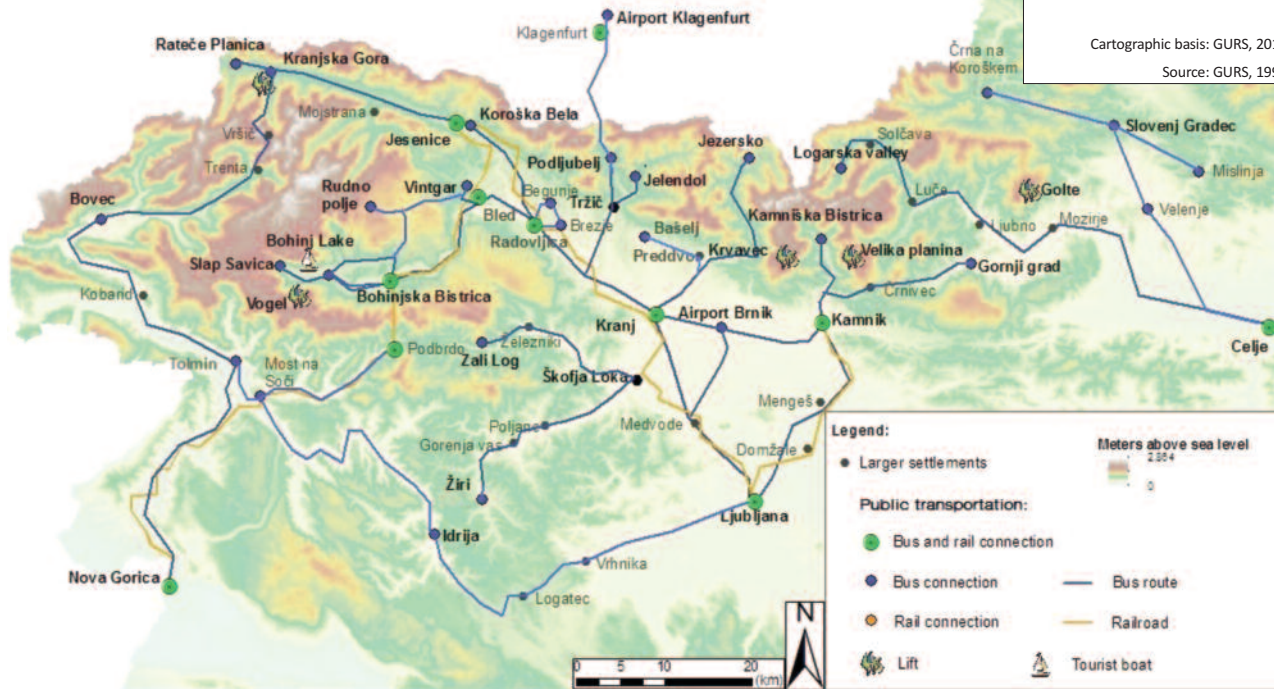

## KAZALO

- 2 **Introduction:** Sustainable mobility is our future
- 3 **The map** of public transport routes in the Alps
- 6 **Bus** direction: Celovec Airport - Brnik Airport - Ljubljana and vice versa
- 6 **Bus** direction: Brnik Airport - Ljubljana ; Ljubljana - Brnik Airport
- 7 **Bus** direction: Brnik Airport - Kranj ; Kranj - Brnik Airport
- 8 **Lifts** for passenger transport
- 9 **Bus** direction: Kranj - Preddvor ; Preddvor - Kranj
- 10 **Bus** direction: Jezersko - Kranj ; Kranj - Jezersko
- 11 **Bus** direction: Tržič - Kranj ; Kranj - Tržič area
- 12 **Bus** direction: Bohinj Zlatorog - Ljubljana
- 14 **Bus** direction: Ljubljana - Bohinj Zlatorog
- 16 **Bus** direction: Bohinjska Bistrica - Slap Savica ; Slap Savica - Bohinjska Bistrica
- 17 **Bus** direction: Bohinjska Bistrica - Bohinj Lake - Bohinjska Bistrica
- 18 **Bus** direction: Bled / Bohinjska Bistrica - Rudno polje ; Rudno polje - Bled / Bohinjska Bistrica
- 19 **Tourist boat:** Bohinj Lake
- 19 **Bus** direction: Bled - Vintgar; Vintgar - Bled
- 20 **Bus** direction: Bled - Begunje / Jesenice
- 21 **Bus** direction: Begunje / Jesenice - Bled
- 22 **Bus** direction: Radovljica - Kropa / Podnart ; Kropa / Podnart - Radovljica
- 23 **Bus** direction: Radovljica area
- 24 **Train** direction: Jesenice - Ljubljana
- 25 **Train** direction: Ljubljana - Jesenice
- 26 **Bus** direction: Rateče Planica - Ljubljana
- 28 **Bus** direction: Ljubljana - Rateče Planica